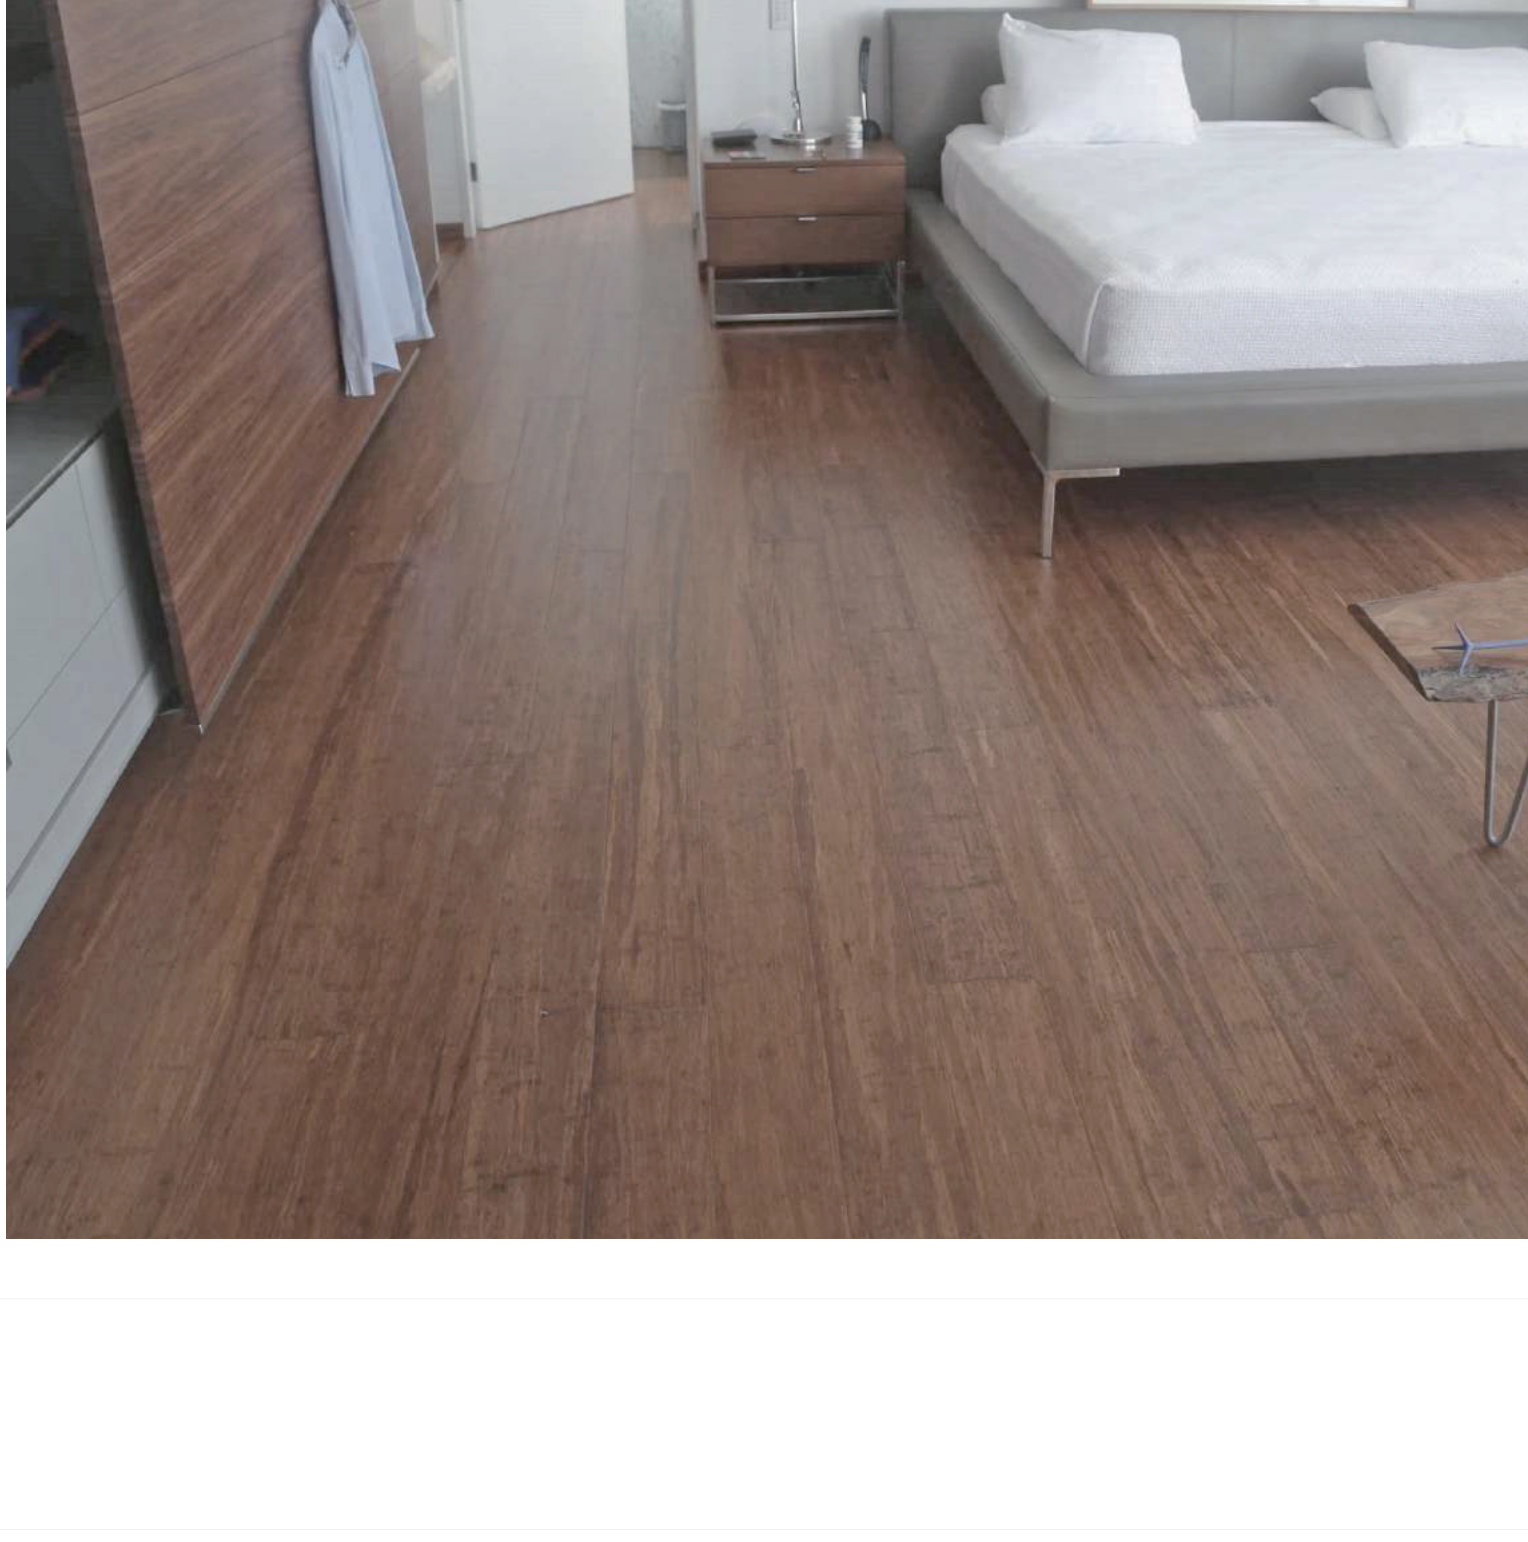

PLATINUM LIFE

BAMBOO FLOORING

Dr. Hosam Shaheen
Mob. 00966 54122246
Email. drhosam.sha@gmail.com

02

Vertical flooring
 Greezu
 Bamboo

Bamboo Can Create A Calm, Serene Atmosphere In Any Space

Bamboo is a versatile, fast-growing, and sustainable resource that has been used in construction and design for thousands of years. In interior design, bamboo is often used in furniture, flooring, wall coverings, and other decorative elements. The look and feel of bamboo is warm, natural, and organic, adding a touch of nature to any room. The color and texture of bamboo can range from pale, blonde hues to dark, rich browns, and the material can be finished in a variety of ways to suit different design styles. Whether it's in the form of bamboo furniture, bamboo flooring, or other bamboo elements, a bamboo interior can create a calm, serene atmosphere in any space.

04

Strand woven bamboo flooring
 DELIVER THE VALUE OF BAMBOO

COLOR

06

GREEZU BAMBOO & WOOD

Product display
 DELIVER THE VALUE OF BAMBOO

Environmentally Sustainable: Bamboo is one of the earth's fastest growing plants, a grass that grows to maturity in 5 years or less. Our bamboo is harvested from the managed forests of a fully sustainable, environmentally friendly and rapidly growing renewable resource.