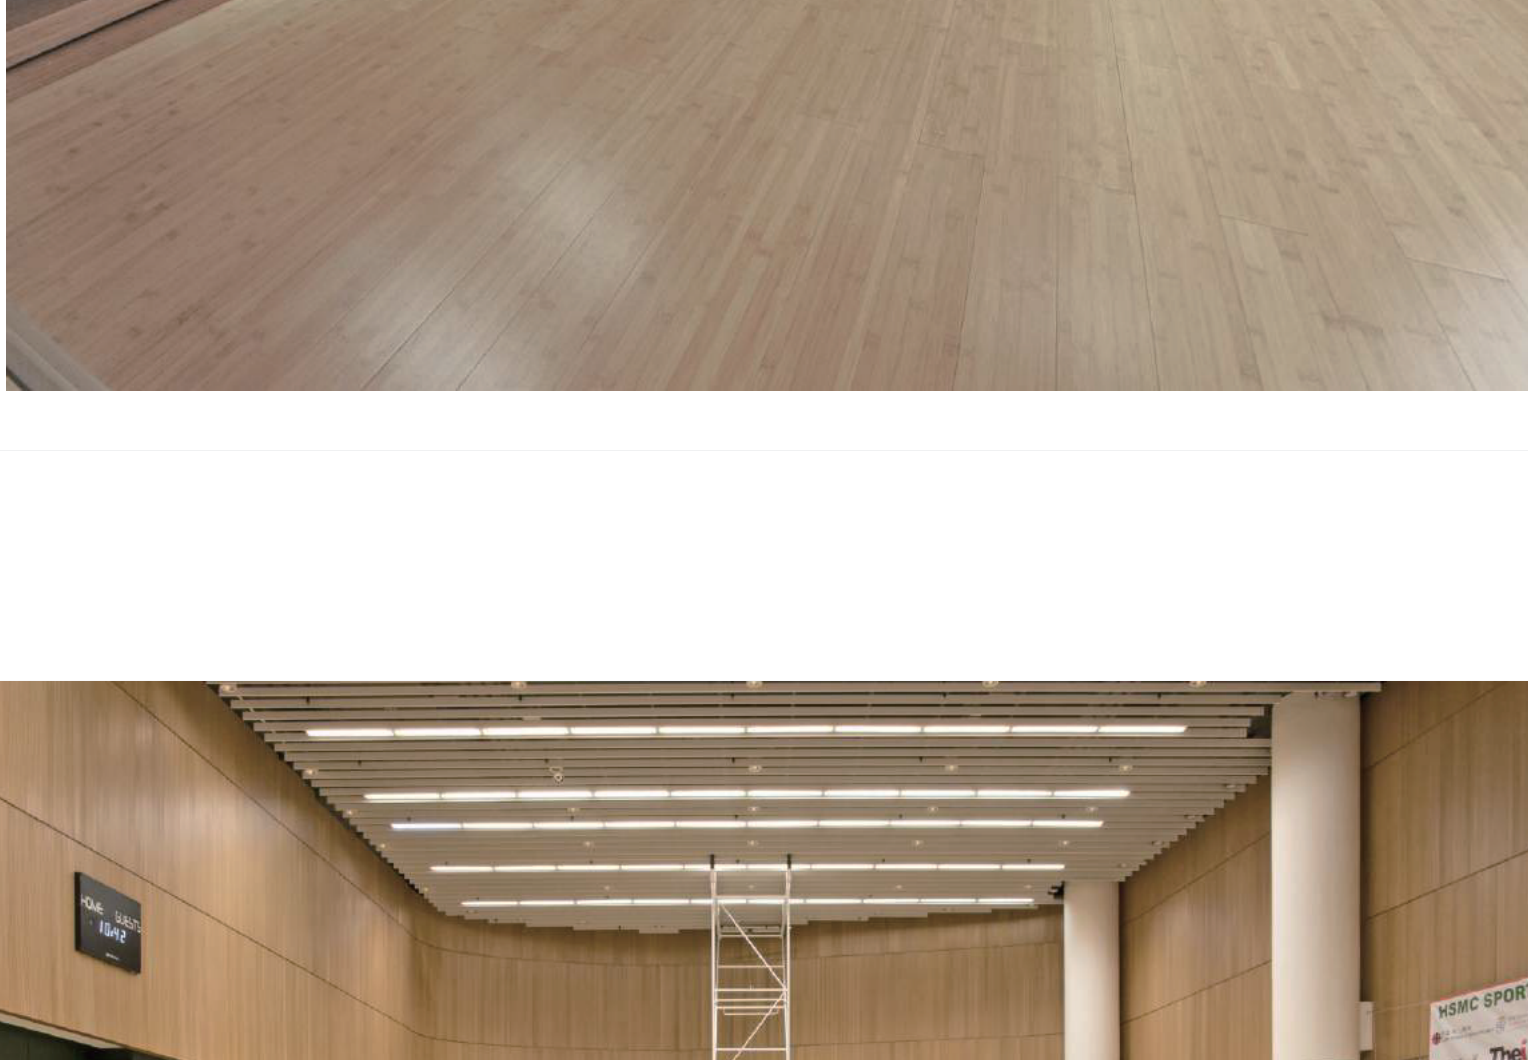

PLATINUM LIFE

BAMBOO FLOORING

Dr. Hosam Shaheen
Mob. 00966 54122246
Email. drhosam.sha@gmail.com

02

Vertical flooring
 Greezu
 Bamboo

Bamboo Can Create A Calm, Serene Atmosphere In Any Space

Bamboo is a versatile, fast-growing, and sustainable resource that has been used in construction and design for thousands of years. In interior design, bamboo is often used in furniture, flooring, wall coverings, and other decorative elements. The look and feel of bamboo is warm, natural, and organic, adding a touch of nature to any room. The color and texture of bamboo can range from pale, blonde hues to dark, rich browns, and the material can be finished in a variety of ways to suit different design styles. Whether it's in the form of bamboo furniture, bamboo flooring, or other bamboo elements, a bamboo interior can create a calm, serene atmosphere in any space.

04

Strand woven bamboo flooring
 DELIVER THE VALUE OF BAMBOO

COLOR

06

GREEZU BAMBOO & WOOD

Product display
 DELIVER THE VALUE OF BAMBOO

Environmentally Sustainable: Bamboo is one of the earth's fastest growing plants, a grass that grows to maturity in 5 years or less. Our bamboo is harvested from the managed forests of a fully sustainable, environmentally friendly and rapidly growing renewable resource.