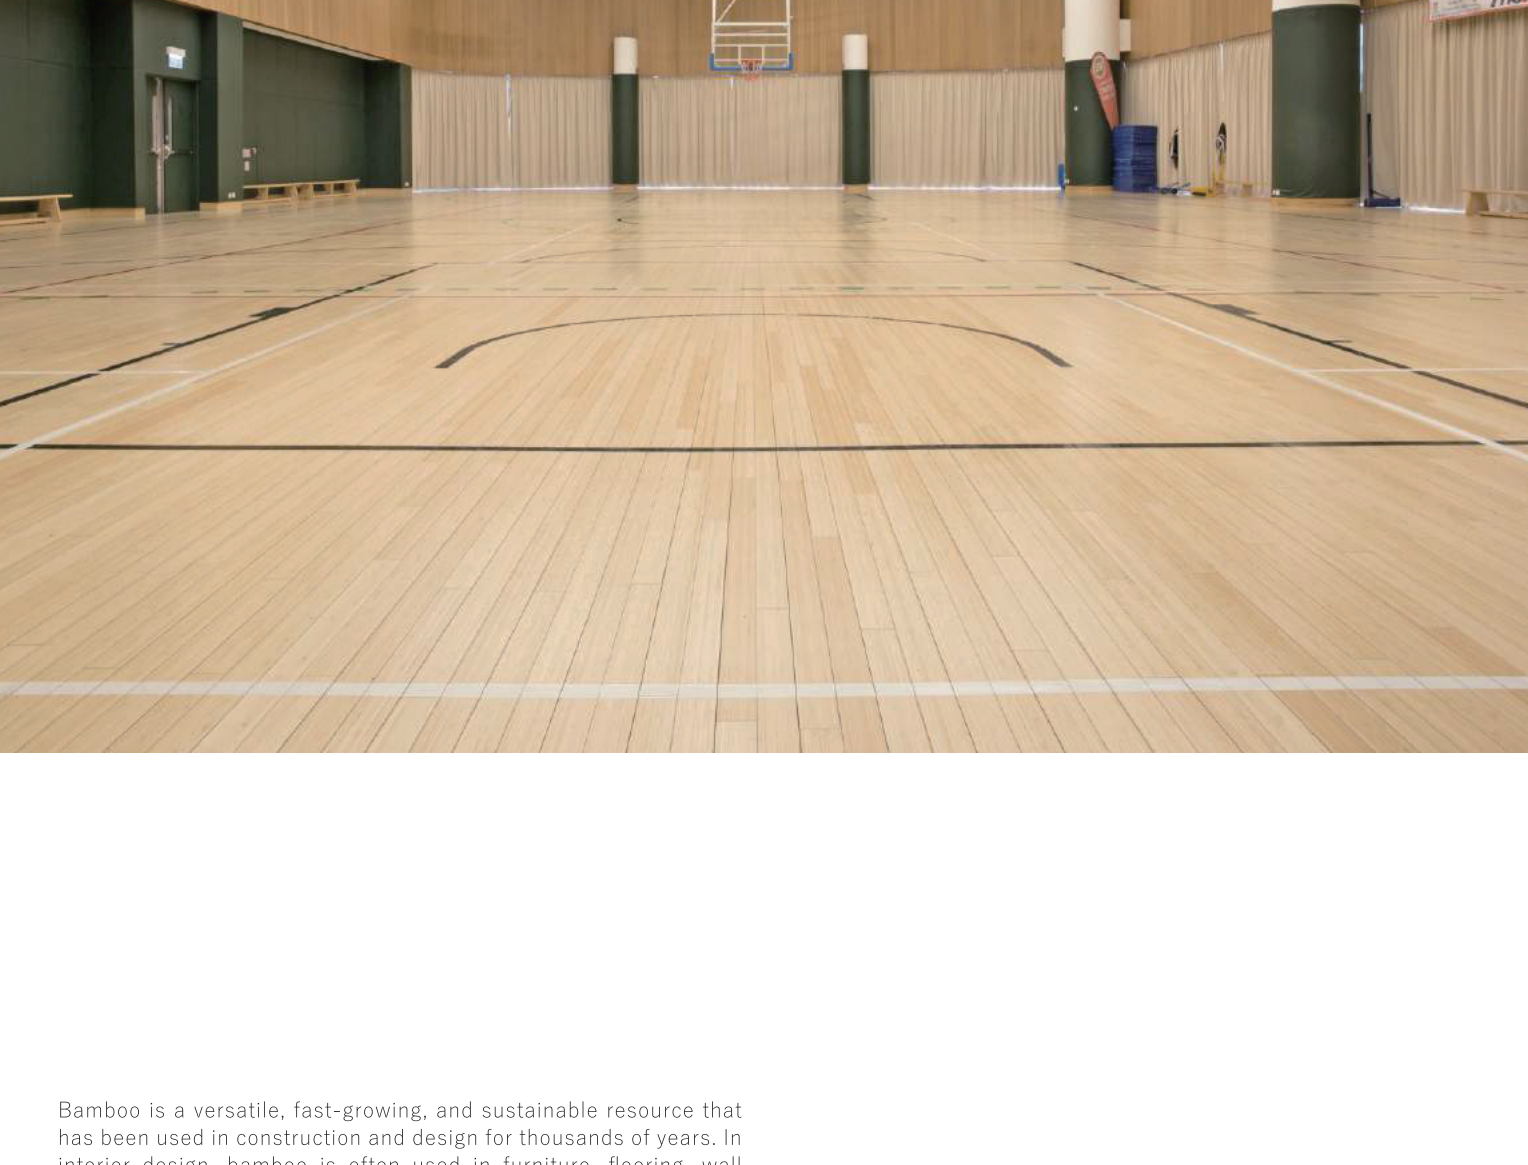

PLATINUM LIFE

BAMBOO FLOORING

Dr. Hosam Shaheen
Mob. 00966 54122246
Email. drhosam.sha@gmail.com

02

Vertical flooring
 Greezu
 Bamboo

Bamboo Can Create A Calm, Serene Atmosphere In Any Space

Bamboo is a versatile, fast-growing, and sustainable resource that has been used in construction and design for thousands of years. In interior design, bamboo is often used in furniture, flooring, wall coverings, and other decorative elements. The look and feel of bamboo is warm, natural, and organic, adding a touch of nature to any room. The color and texture of bamboo can range from pale, blonde hues to dark, rich browns, and the material can be finished in a variety of ways to suit different design styles. Whether it's in the form of bamboo furniture, bamboo flooring, or other bamboo elements, a bamboo interior can create a calm, serene atmosphere in any space.

04

Strand woven bamboo flooring
 DELIVER THE VALUE OF BAMBOO

COLOR

06

GREEZU BAMBOO & WOOD

Product display
 DELIVER THE VALUE OF BAMBOO

Environmentally Sustainable: Bamboo is one of the earth's fastest growing plants, a grass that grows to maturity in 5 years or less. Our bamboo is harvested from the managed forests of a fully sustainable, environmentally friendly and rapidly growing renewable resource.