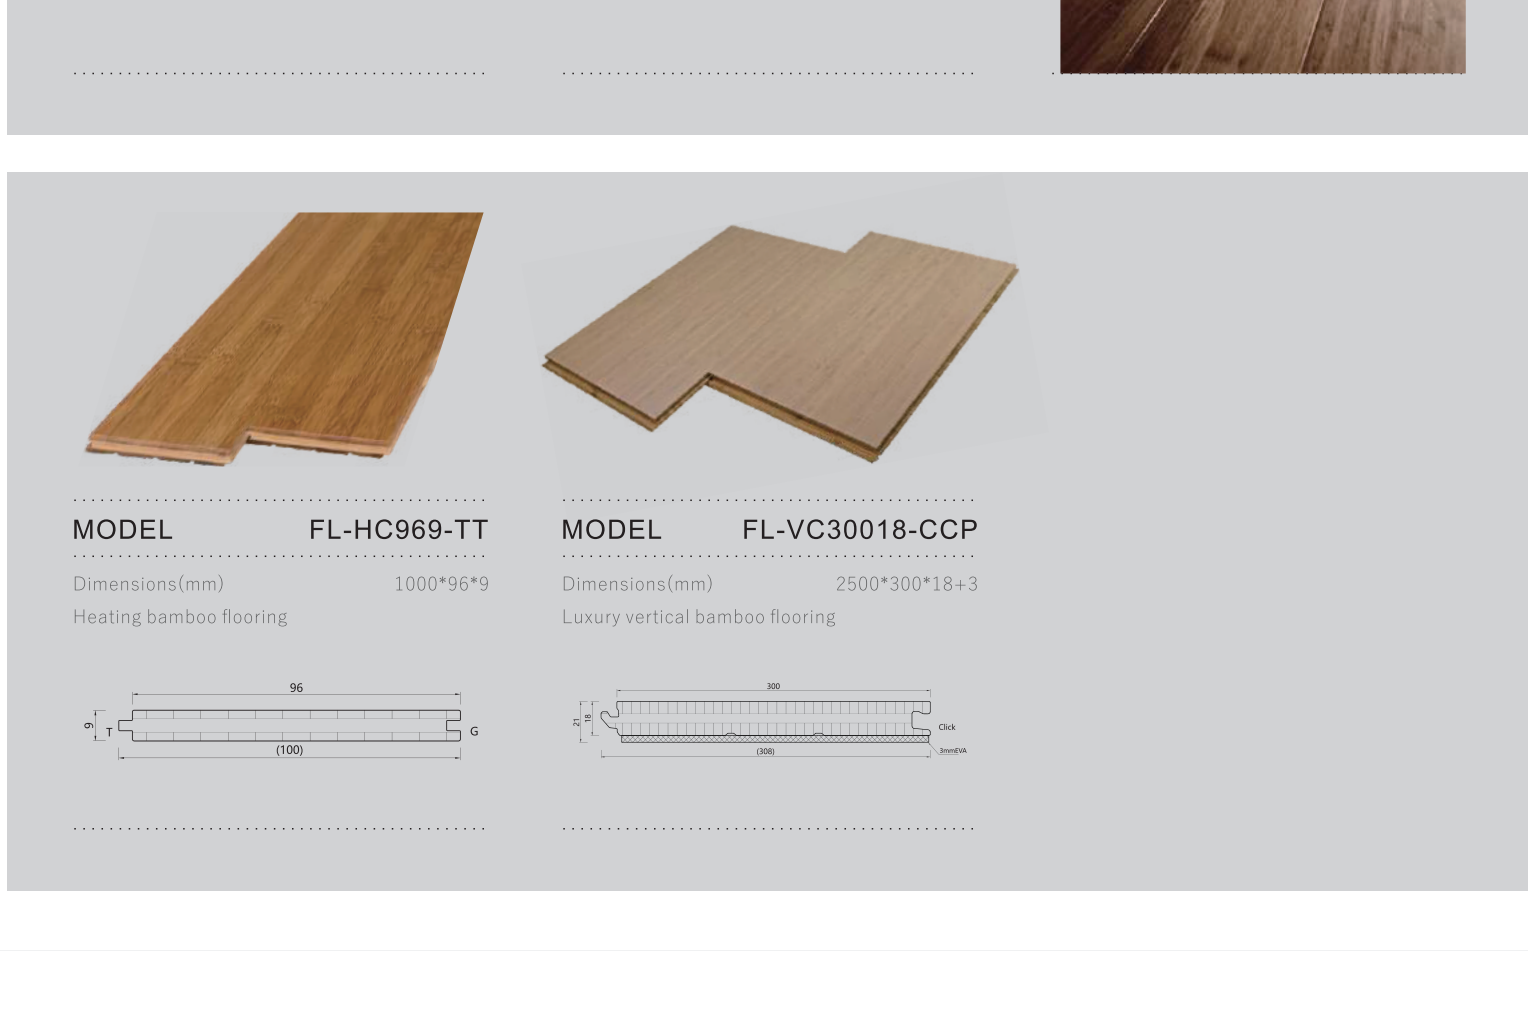

PLATINUM LIFE

BAMBOO FLOORING

Dr. Hosam Shaheen
Mob. 00966 54122246
Email. drhosam.sha@gmail.com

02

Vertical flooring
 Greezu
 Bamboo

Bamboo Can Create A Calm, Serene Atmosphere In Any Space

Bamboo is a versatile, fast-growing, and sustainable resource that has been used in construction and design for thousands of years. In interior design, bamboo is often used in furniture, flooring, wall coverings, and other decorative elements. The look and feel of bamboo is warm, natural, and organic, adding a touch of nature to any room. The color and texture of bamboo can range from pale, blonde hues to dark, rich browns, and the material can be finished in a variety of ways to suit different design styles. Whether it's in the form of bamboo furniture, bamboo flooring, or other bamboo elements, a bamboo interior can create a calm, serene atmosphere in any space.

04

Strand woven bamboo flooring
 DELIVER THE VALUE OF BAMBOO

COLOR

06

GREEZU BAMBOO & WOOD

Product display
 DELIVER THE VALUE OF BAMBOO

Environmentally Sustainable: Bamboo is one of the earth's fastest growing plants, a grass that grows to maturity in 5 years or less. Our bamboo is harvested from the managed forests of a fully sustainable, environmentally friendly and rapidly growing renewable resource.